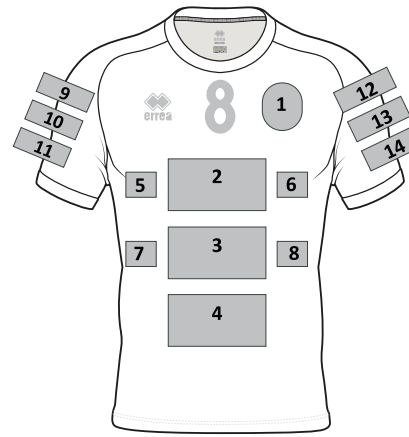

FRONT

- 1 BADGE (h x w cm)
- NUMBER (cm h)
- 2 LOGO (h x w cm)
- 3 LOGO (h x w cm)
- 4 LOGO (h x w cm)
- 5 LOGO (h x w cm)
- 6 LOGO (h x w cm)
- 7 LOGO (h x w cm)
- 8 LOGO (h x w cm)

RIGHT SLEEVE

1. 9 LOGO (h x w cm)
   - 10 LOGO (h x w cm)
   - 11 LOGO (h x w cm)
2. ### LEFT SLEEVE
3. 12 LOGO (h x w cm)
   - 13 LOGO (h x w cm)
   - 14 LOGO (h x w cm)

BACK

- NAME cm h
- NUMBER cm h
- 15 LOGO (h x w cm)
- 16 LOGO (h x w cm)
- 17 LOGO (h x w cm)
- 18 LOGO (h x w cm)