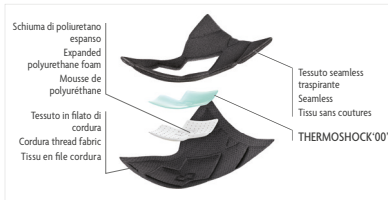

contiene
contains **x1**

Adult
UA0C0Z

S/M-L/XL

90% POLYAMIDE - 10% ELASTANE

INSIDE: 90% POLYURETHANE FOAM - 5% POLYESTER

5% THERMOPLASTIC

2026
NASHI

000012
black

000004
green

000015
maroon

Adult
U645

S/M-L/XL

87% POLYAMIDE - 12% ELASTANE - 1% POLYPROPYLENE

Fino ad esaurimento scorte
While stocks last
Jusqu'à épuisement du stock
Solange der Vorrat reicht
Hasta agotar existencias

2026
KNIK

000001
white

000012
black

000003
yellow

000007
blue

000009
navy

000004
green

000015
maroon

Fino ad esaurimento scorte
While stocks last
Jusqu'à épuisement du stock
Solange der Vorrat reicht
Hasta agotar existencias

Adult
U655

S/M-L/XL

87% POLYAMIDE - 12% ELASTANE

1% POLYPROPYLENE

000002
red

2030
RIK

00010
white

00090
navy

00120
black

2 PCS PACKAGE

Adult
PA2Z3Z

75% COTTON 25% ELASTANE

2030
POLSINO

000001
white

000009
navy

000012
black

2 PCS PACKAGE

Adult
T0630

75% COTTON 25% ELASTANE