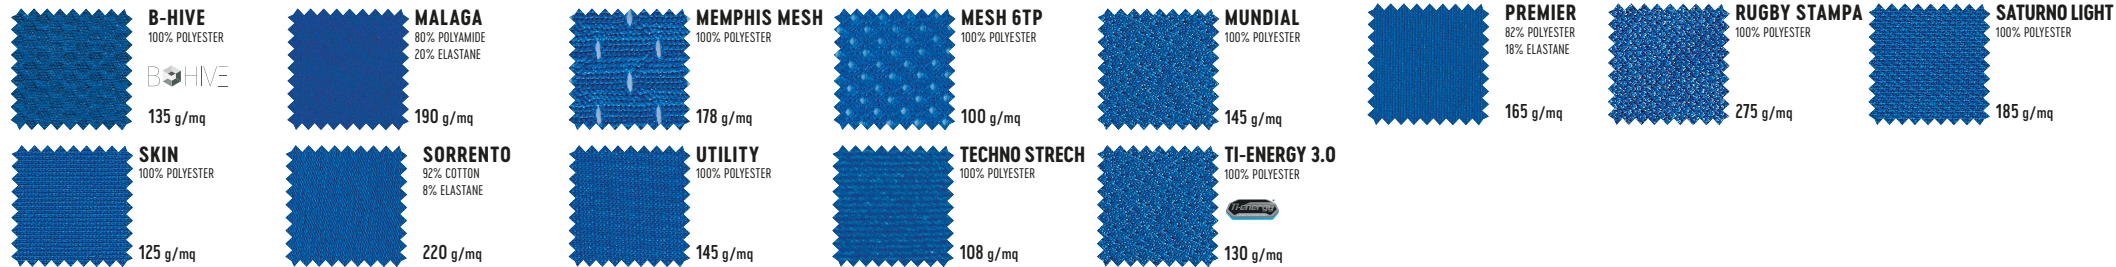

COMPETITION TEXTILE